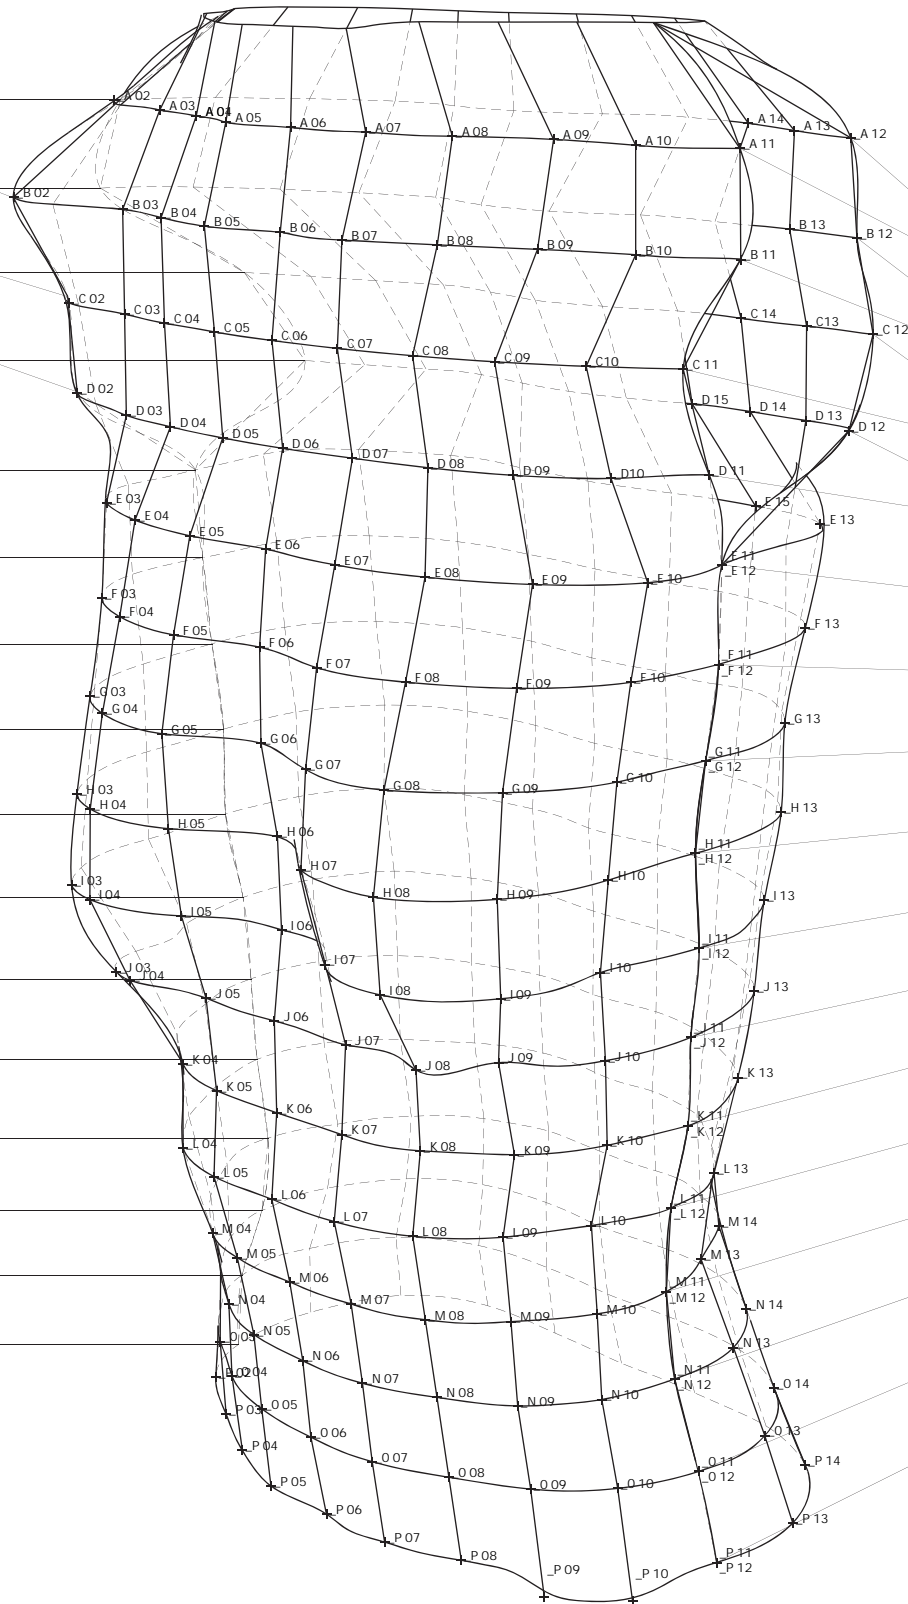

>>PROTEUS//TACTICAL RIGOR

investigates the transformation of the human torso through a rigorous process of re-presentation. In response to technologies of analysis and representation, and in maintaining a legible logic, the torso was deconstructed and redescribed. The resulting artifact formally articulates the prodecural logic.

>>PROTEUS//TACTICAL RIGOR

ARCH209X  
university of california berkeley  
department of architecture

project< geometric speciation  
instructor< georgina huljich  
designed< dan sullivan w/ gray dougherty

0.10 0.20 0.30 0.40 0.50 0.60 0.50 0.40 0.30 0.20 0.10  
0.05 0.15 0.25 0.35 0.45 0.55 0.55 0.45 0.35 0.25 0.15 0.05

0.05 0.05  
0.10 0.10  
0.15 0.15  
0.20 0.20  
0.25 0.25  
0.30 0.30  
0.35 0.35  
0.40 0.40  
0.45 0.45  
0.50 0.50  
0.60 0.60  
0.65 0.65  
0.70 0.70  
0.75 0.75  
0.80 0.80  
0.85 0.85  
0.90 0.90  
0.95 0.95