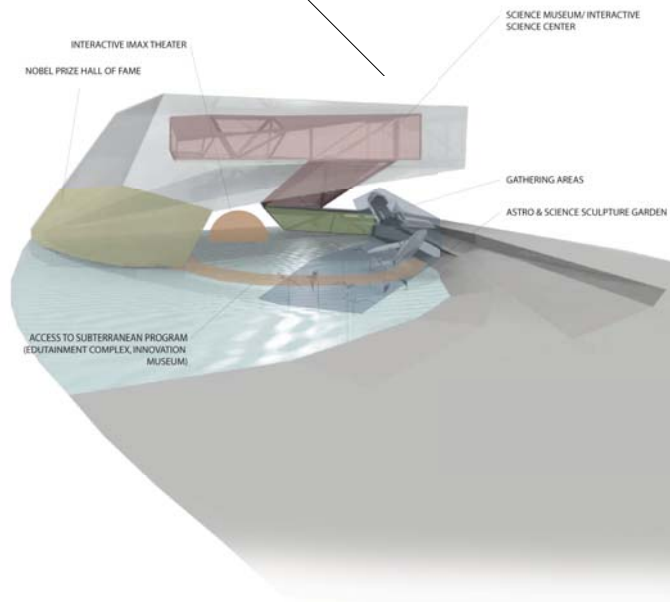

>>PLAZA OF INTELLIGENCE, ABU DHABI

concept sketch, based on requirements of executive architect of the city of innovation, registers a celestial orbit diagram of ellipses.

Primary scope of investigation is a parametric, performative inhabitable skin condition that is based, in part on the precedent of islamic geometric patterning.

SITE DIAGRAM

PROGRAM DIAGRAM

FORMAL DIAGRAM

ELLIPSE DIAGRAM

ISAr 07
iwamoto/scott architecture

project< plaza of intelligence, abu dhabi
designed< dan sullivan/ stephanie lin
with lisa iwamoto/ craig scott

MODULAR PATTERNING

PARAMETRIC SKIN STRATEGY