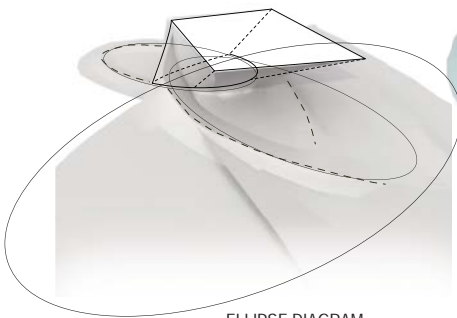

>>PLAZA OF INTELLIGENCE, ABU DHABI

concept sketch, based on requirements of executive architect of the city of innovation, registers a celestial orbit diagram of ellipses.

Primary scope of investigation is a parametric, performative inhabitable skin condition that is based, in part on the precedent of islamic geometric patterning.

SITE DIAGRAM

PROGRAM DIAGRAM

FORMAL DIAGRAM

ELLIPSE DIAGRAM

ISAr 07
iwamoto/scott architecture

project< plaza of intelligence, abu dhabi
designed< dan sullivan/ stephanie lin
with lisa iwamoto/ craig scott

MODULAR PATTERNING

PARAMETRIC SKIN STRATEGY