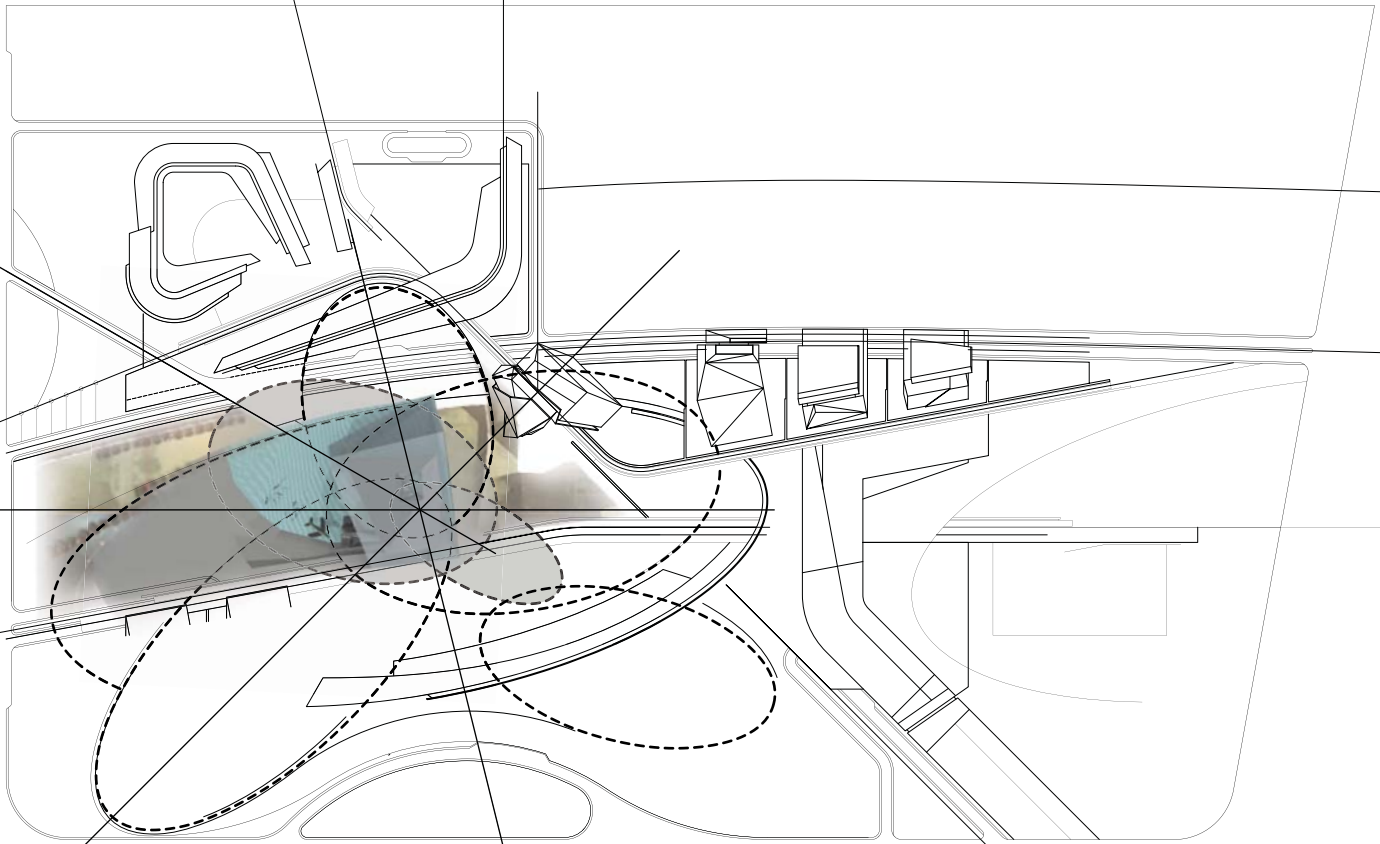

>>PLAZA OF INTELLIGENCE, ABU DHABI

concept sketch, based on requirements of executive architect of the city of innovation, registers a celestial orbit diagram of ellipses.

Primary scope of investigation is a parametric, performative inhabitable skin condition that is based, in part on the precedent of islamic geometric patterning.

SITE DIAGRAM

PROGRAM DIAGRAM

FORMAL DIAGRAM

ELLIPSE DIAGRAM

ISAr 07
iwamoto/scott architecture

project< plaza of intelligence, abu dhabi
designed< dan sullivan/ stephanie lin
with lisa iwamoto/ craig scott

MODULAR PATTERNING

PARAMETRIC SKIN STRATEGY