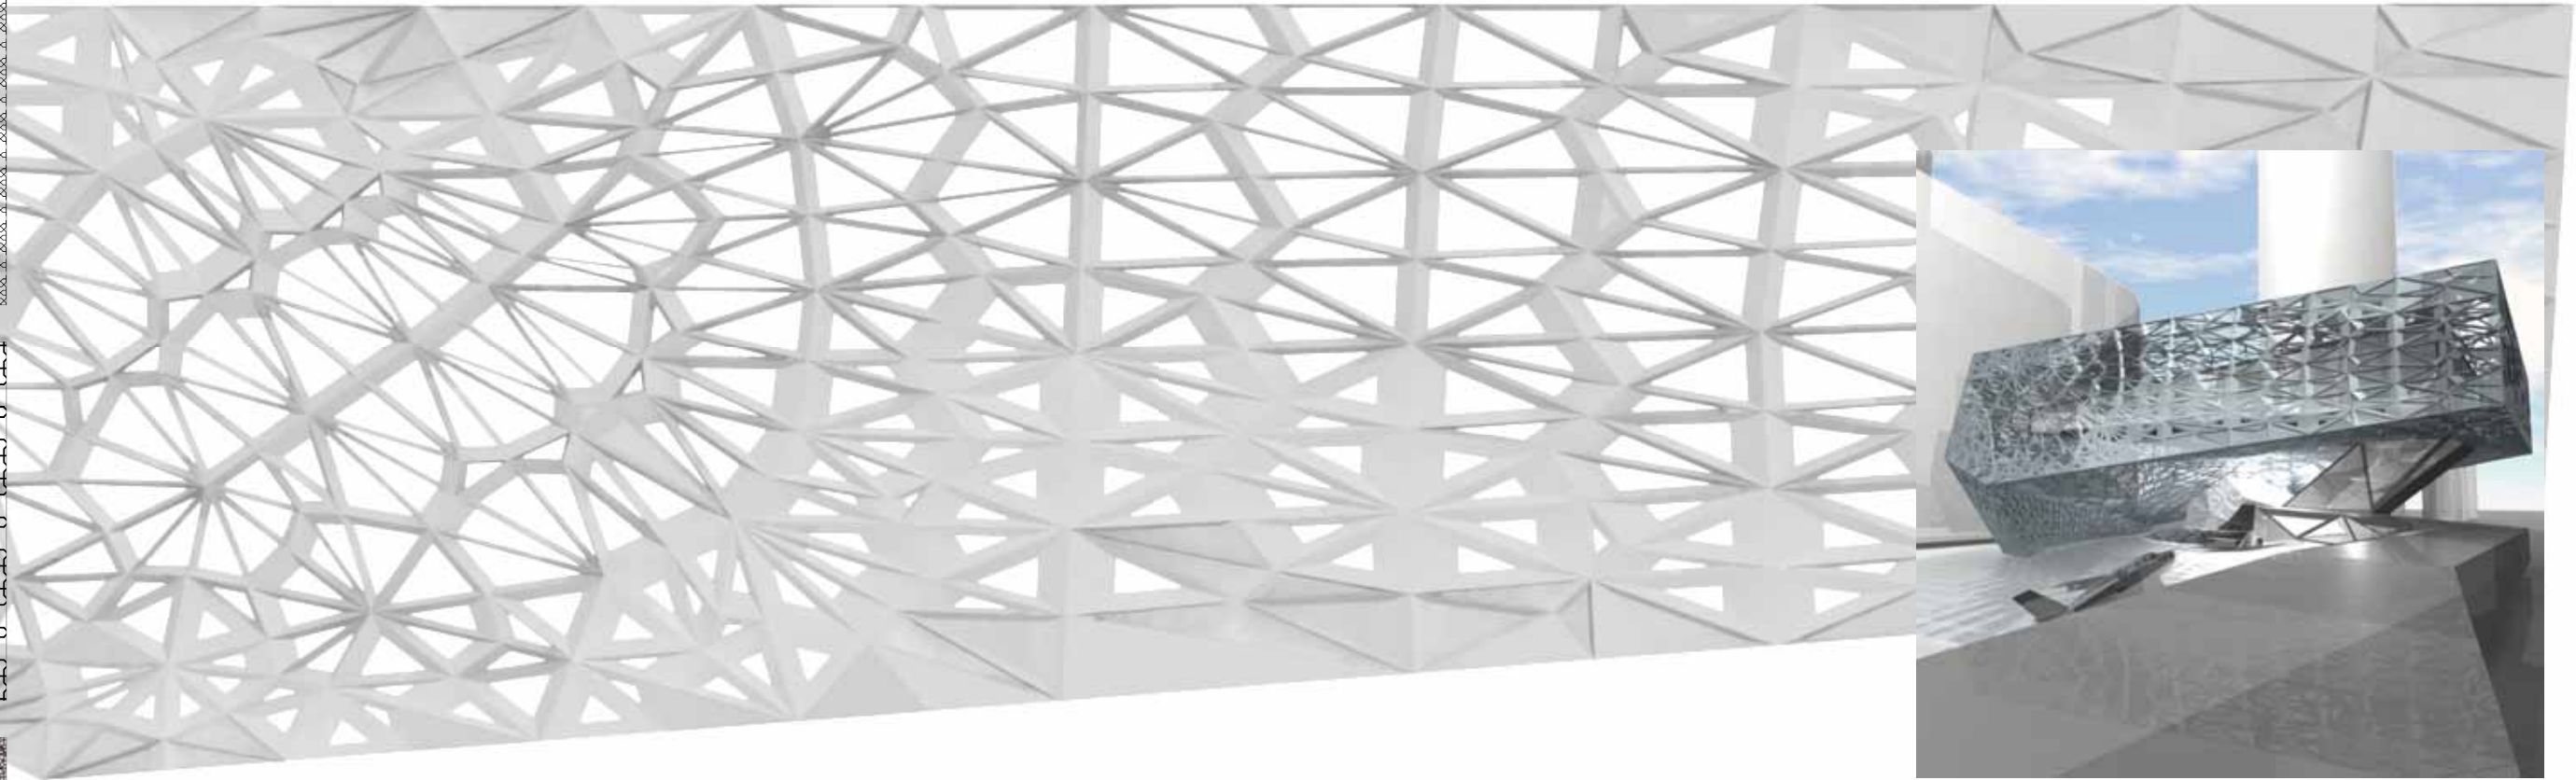

>>PLAZA OF INTELLIGENCE, ABU DHABI

concept sketch, based on requirements of executive architect of the city of innovation, registers a celestial orbit diagram of ellipses.

Primary scope of investigation is a parametric, performative inhabitable skin condition that is based, in part on the precedent of islamic geometric patterning.

MODULAR PATTERNING

PARAMETRIC SKIN STRATEGY